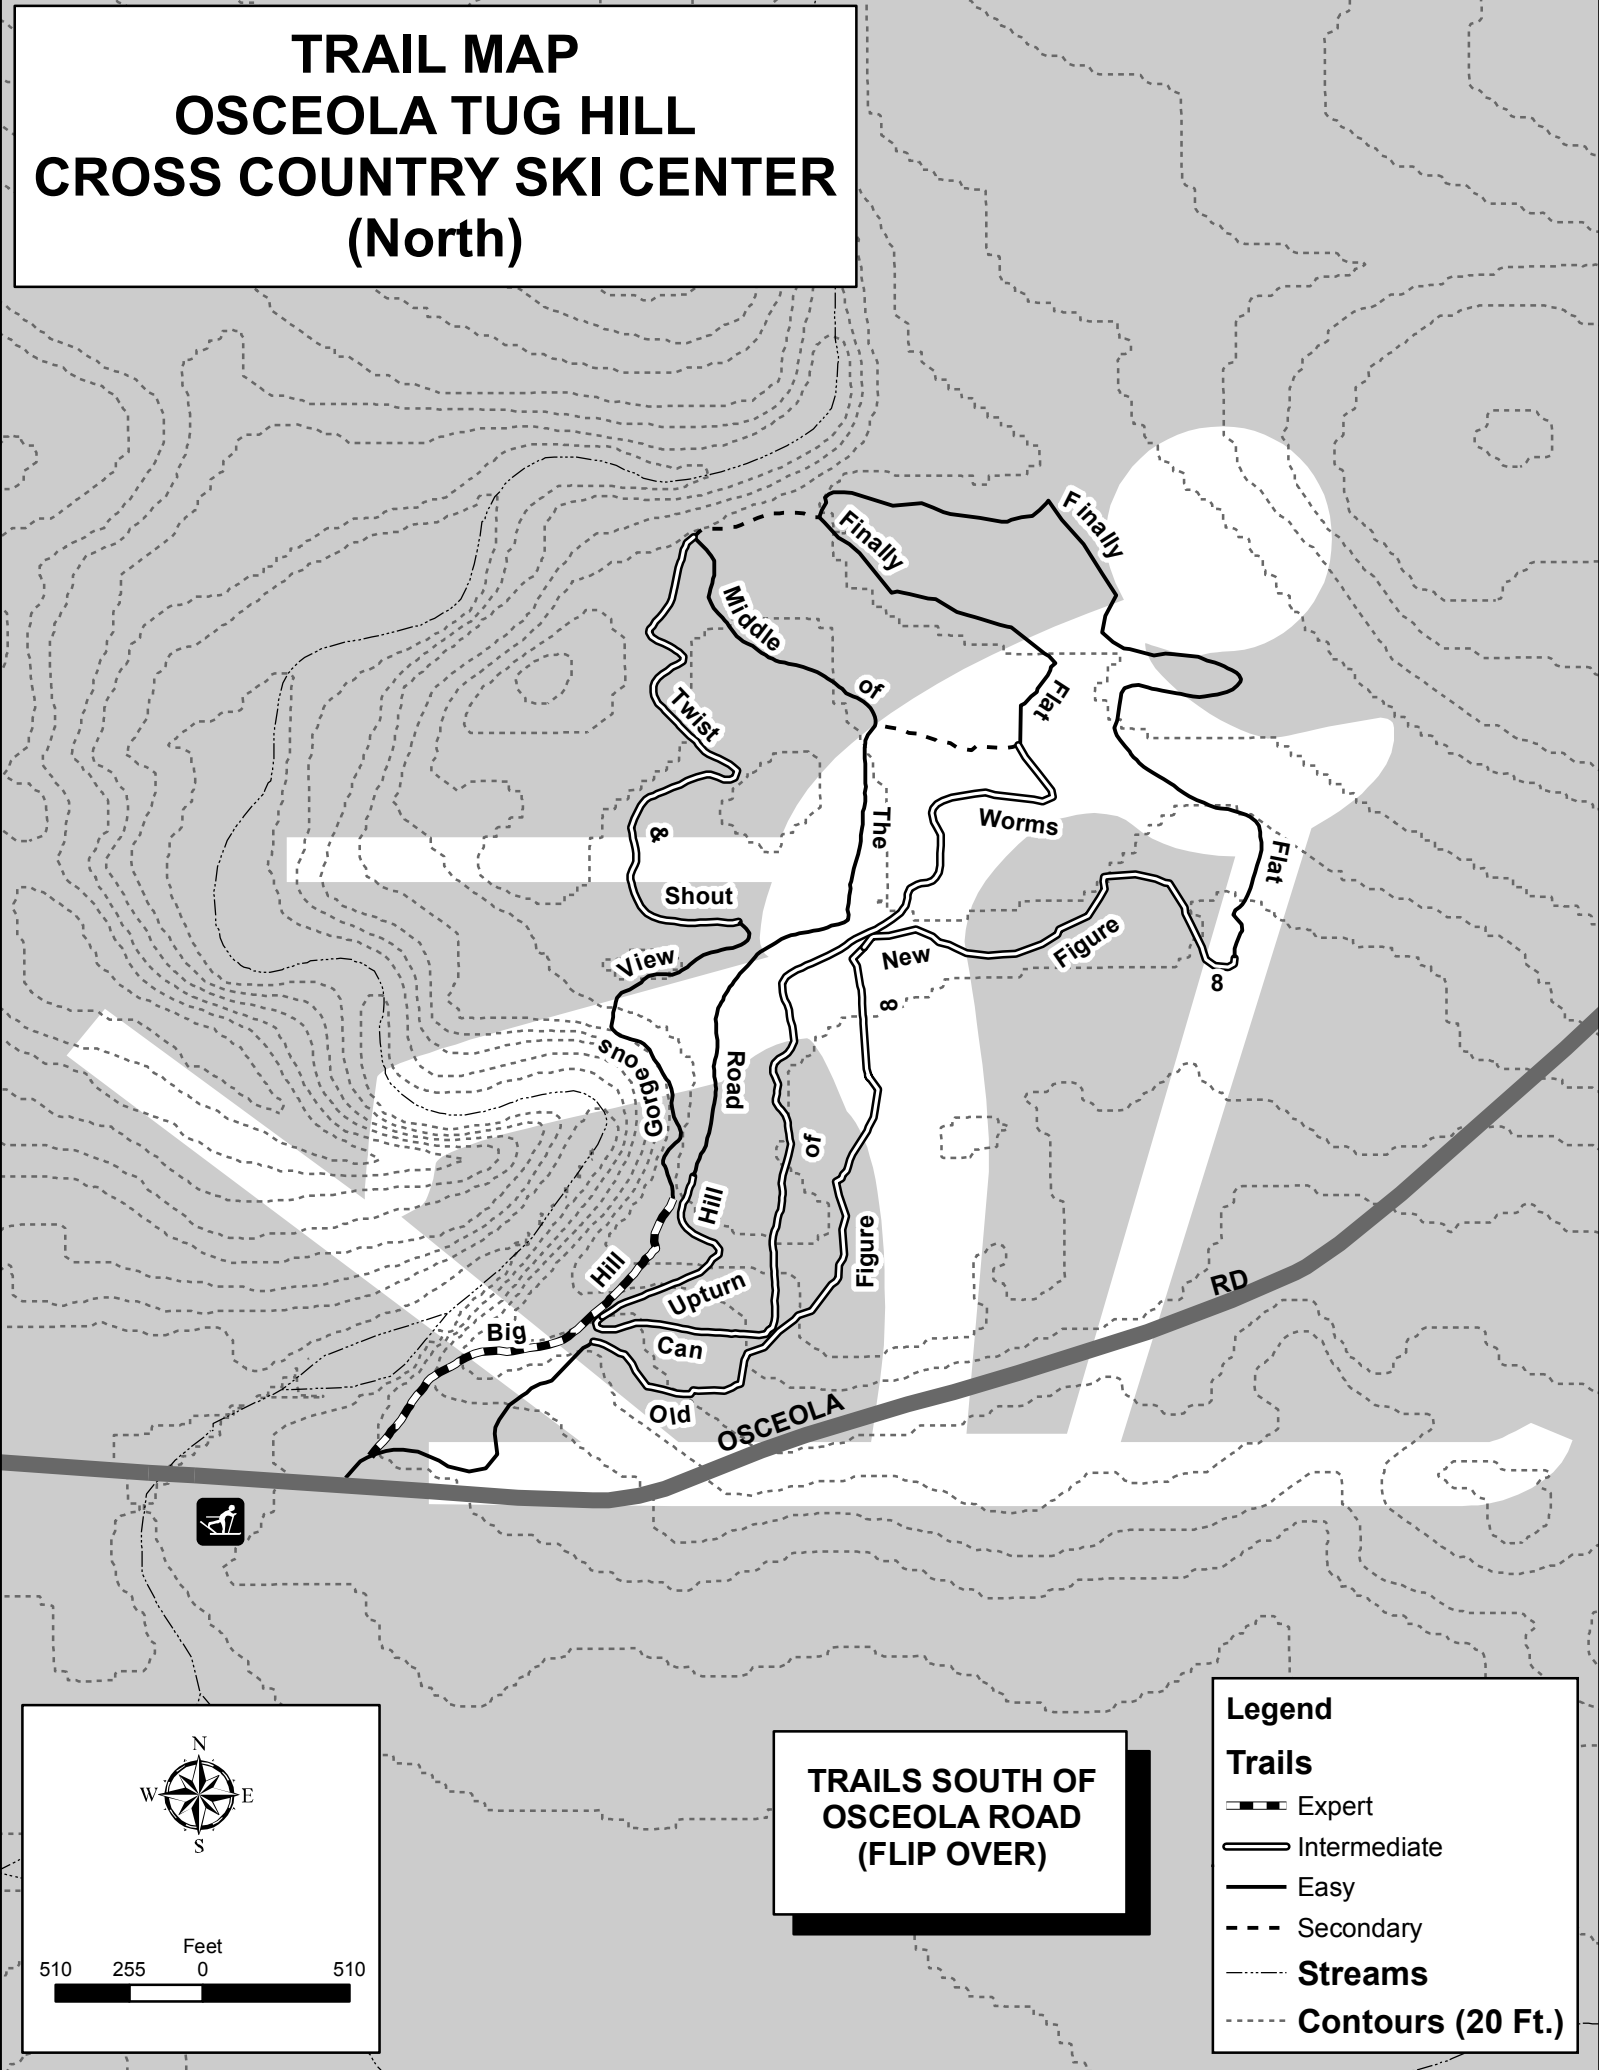

TRAIL MAP OSCEOLA TUG HILL CROSS COUNTRY SKI CENTER (North)

**TRAILS SOUTH OF
OSCEOLA ROAD
(FLIP OVER)**

Legend

Trails

- Expert
- Intermediate
- Easy
- Secondary
- Streams**
- Contours (20 Ft.)**